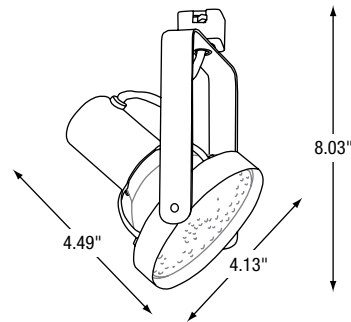

PAR30S – 75W MAX.

Front load

DESCRIPTION

Front loaded economical PAR30 Gimbal style track head. Integral on/off switch and track polarity indicator come standard. The AG07N comes complete with J & J2 style track adapter. H & H2, L & L2 style adapters available upon request. Suitable for ceiling-mounted tracks.

Finishes

Heavy duty scratch resistant powder coated. Available in glossy white, black and silver.

Accessories

Line voltage extensions (12", 18", 24", 36") are available. Please refer to the "tracks and accessories" pages for ordering guide.

DIMENSIONS

ORDERING GUIDE

AG07N	N	0075	4		
Series	Lamp type	Wattage	Voltage	Adapter	Fixture colour
AG07N	N - Incandescent	0075 - 75W max.	4 - 120V	J - J & J2 Track (standard) H† - H & H2 Track L† - L & L2 Track	BK - Black WH - White SI† - Silver