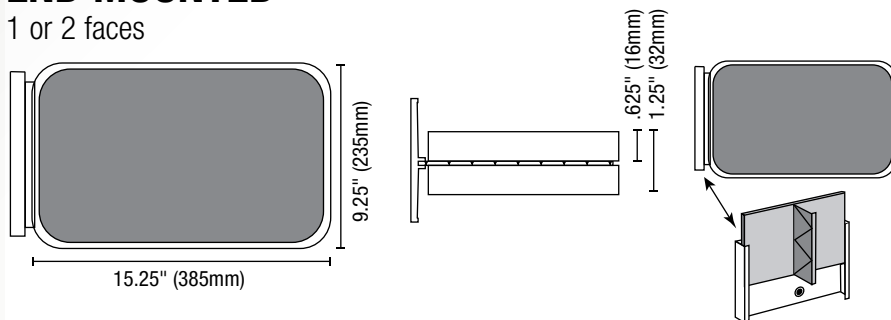

END MOUNTED

1 or 2 faces

Elegant and easy installation

FRAME ACCESSORIES

Series	Nb of faces	Mounting	Frame colour
PF__1WBK	Single face frame	Wall mount	Black
PF__1CBK		Ceiling mount	
PF__1EBK		End mount	
PF__2CBK	Double face frame	Ceiling mount	Silver
PF__2EBK		End mount	
PF__1WSI	Single face frame	Wall mount	
PF__1CSI		Ceiling mount	
PF__1ESI		End mount	
PF__2CSI	Double face frame	Ceiling mount	
PF__2ESI		End mount