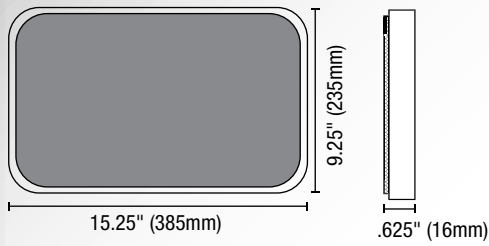

Aluminum Mounting Frames

Project:

Contractor:

WALL MOUNTED

1 face

CEILING MOUNTED

1 or 2 faces

END MOUNTED