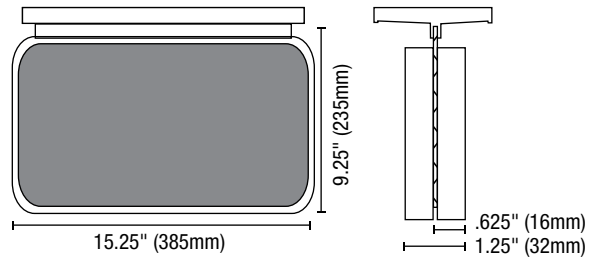

Aluminum Mounting Frames

Project:

Contractor:

WALL MOUNTED

1 face

CEILING MOUNTED

1 or 2 faces

END MOUNTED